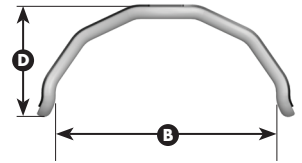

Ride Designs®
 a branch of Aspen Seating, LLC
 toll-free 866.781.1633
 phone 303.781.1633
 fax 303.781.1722
 www.ridedesigns.com

Ride® Java® Back Regular Size Matrix

REGULAR

DEEP

Item	Measurement Type
A	Overall Back Width
B	Width Inside Foam
C	Back Height
D	Back Depth

REGULAR		A	B	C	D		
Back Width	Fits Wheelchair Widths	Overall Back Width	Width (Inside Foam)	Back Height	Back Depth	Carrying Weight*	On-Chair Weight**
14" Regular	13-16" / 33-41cm	14" / 36cm	13" / 33cm	14" / 36cm	3" / 8cm	2.0 lb / 1.0kg	3.8 lb / 1.7kg
15" Regular	14-17" / 36-43cm	15" / 38cm	13.5" / 34cm	14" / 36cm	3" / 8cm	2.4 lb / 1.1kg	4.2 lb / 1.9kg
16" Regular	15-18" / 38-46cm	16" / 41cm	14.5" / 37cm	14" / 36cm	3" / 8cm	2.7 lb / 1.2kg	4.5 lb / 2.0kg
17" Regular	16-19" / 41-48cm	17" / 43cm	15.5" / 39cm	14" / 36cm	3" / 8cm	2.9 lb / 1.3kg	4.7 lb / 2.1kg
18" Regular	17-20" / 43-51cm	18" / 46cm	16.5" / 42cm	14" / 36cm	3" / 8cm	3.1 lb / 1.4kg	4.9 lb / 2.2kg
19" Regular	18-21" / 46-53cm	19" / 48cm	17.5" / 44cm	14" / 36cm	3" / 8cm	3.3 lb / 1.5kg	5.1 lb / 2.3kg
20" Regular	19-22" / 48-56cm	20" / 51cm	18.5" / 47cm	14" / 36cm	3" / 8cm	3.5 lb / 1.6kg	5.3 lb / 2.4kg