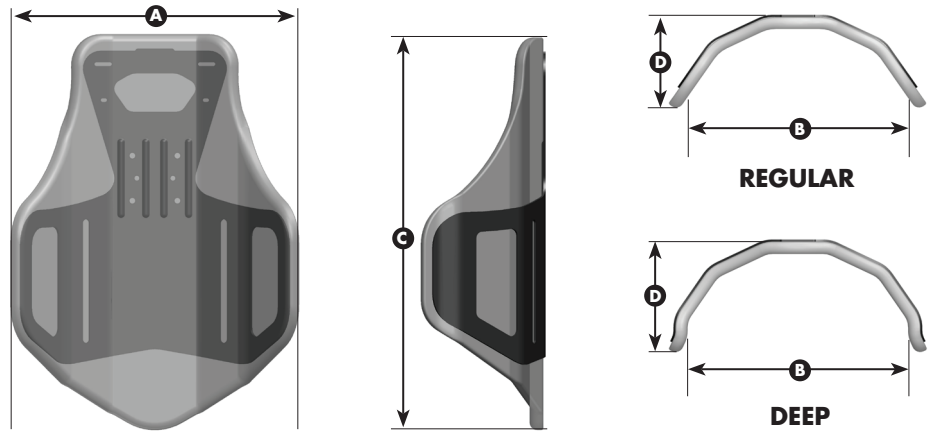

Specifications are subject to change. * Java Back, less mounting hardware, ** Java Back, complete with hardware.

Ride® Java® Back Grande Size Matrix

Ride Designs®
 a branch of Aspen Seating, LLC
 toll-free 866.781.1633
 phone 303.781.1633
 fax 303.781.1722
 www.ridedesigns.com

Grande Regular: Top of Shoulder

Grande Deep: Top of Shoulder

Item	Measurement Type
A	Overall Back Width
B	Width Inside Foam
C	Back Height
D	Back Depth

GRANDE REGULAR		A	B	C	D	Carrying Weight*	On-Chair Weight**
Back Width	Fits Wheelchair Widths	Overall Back Width	Width (Inside Foam)	Back Height	Back Depth		
14" Grande	13-16" / 33-41cm	14" / 36cm	13" / 33cm	22" / 56cm	3" / 8cm	3.0 lb / 1.4kg	4.8 lb / 2.2kg
15" Grande	14-17" / 36-43cm	15" / 38cm	13.5" / 34cm	22" / 56cm	3" / 8cm	4.0 lb / 1.8kg	5.8 lb / 2.7kg
16" Grande	15-18" / 38-46cm	16" / 41cm	14.5" / 37cm	22" / 56cm	3" / 8cm	4.4 lb / 2.0kg	6.2 lb / 2.8kg
17" Grande	16-19" / 41-48cm	17" / 43cm	15.5" / 39cm	22" / 56cm	3" / 8cm	4.6 lb / 2.1kg	6.4 lb / 2.9kg
18" Grande	17-20" / 43-51cm	18" / 46cm	16.5" / 42cm	22" / 56cm	3" / 8cm	4.8 lb / 2.2kg	6.6 lb / 3.0kg
19" Grande	18-21" / 46-53cm	19" / 48cm	17.5" / 44cm	22" / 56cm	3" / 8cm	5.0 lb / 2.3kg	6.8 lb / 3.1kg
20" Grande	19-22" / 48-56cm	20" / 51cm	18.5" / 47cm	22" / 56cm	3" / 8cm	5.2 lb / 2.4kg	7.0 lb / 3.2kg