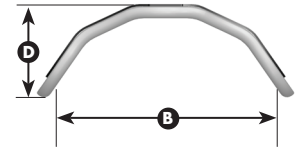

Ride Designs®
 a branch of Aspen Seating, LLC
 toll-free 866.781.1633
 phone 303.781.1633
 fax 303.781.1722
 www.ridedesigns.com

Ride® Java® Back Regular Size Matrix

REGULAR

DEEP

Item	Measurement Type
A	Overall Back Width
B	Width Inside Foam
C	Back Height
D	Back Depth

REGULAR		A	B	C	D		
Back Width	Fits Wheelchair Widths	Overall Back Width	Width (Inside Foam)	Back Height	Back Depth	Carrying Weight*	On-Chair Weight**
14" Regular	13-16" / 33-41cm	14" / 36cm	13" / 33cm	14" / 36cm	3" / 8cm	2.0 lb / 1.0kg	3.8 lb / 1.7kg
15" Regular	14-17" / 36-43cm	15" / 38cm	13.5" / 34cm	14" / 36cm	3" / 8cm	2.4 lb / 1.1kg	4.2 lb / 1.9kg
16" Regular	15-18" / 38-46cm	16" / 41cm	14.5" / 37cm	14" / 36cm	3" / 8cm	2.7 lb / 1.2kg	4.5 lb / 2.0kg
17" Regular	16-19" / 41-48cm	17" / 43cm	15.5" / 39cm	14" / 36cm	3" / 8cm	2.9 lb / 1.3kg	4.7 lb / 2.1kg
18" Regular	17-20" / 43-51cm	18" / 46cm	16.5" / 42cm	14" / 36cm	3" / 8cm	3.1 lb / 1.4kg	4.9 lb / 2.2kg
19" Regular	18-21" / 46-53cm	19" / 48cm	17.5" / 44cm	14" / 36cm	3" / 8cm	3.3 lb / 1.5kg	5.1 lb / 2.3kg
20" Regular	19-22" / 48-56cm	20" / 51cm	18.5" / 47cm	14" / 36cm	3" / 8cm	3.5 lb / 1.6kg	5.3 lb / 2.4kg