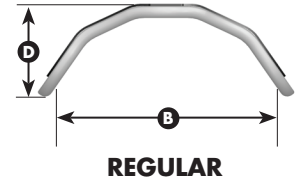

Specifications are subject to change. * Java Back, less mounting hardware, ** Java Back, complete with hardware.

Ride® Java® Back Tall Size Matrix

Ride Designs®

a branch of Aspen Seating, LLC

toll-free 866.781.1633

phone 303.781.1633

fax 303.781.1722

www.ridedesigns.com

Item	Measurement Type
A	Overall Back Width
B	Width Inside Foam
C	Back Height
D	Back Depth

TALL		A	B	C	D		
Back Width	Fits Wheelchair Widths	Overall Back Width	Width (Inside Foam)	Back Height	Back Depth	Carrying Weight*	On-Chair Weight**
14" Tall	13-16" / 33-41cm	14" / 36cm	13" / 33cm	18" / 46cm	3" / 8cm	2.7 lb / 1.2kg	4.5 lb / 2.1kg
15" Tall	14-17" / 36-43cm	15" / 38cm	13.5" / 34cm	18" / 46cm	3" / 8cm	2.9 lb / 1.3kg	4.7 lb / 2.2kg
16" Tall	15-18" / 38-46cm	16" / 41cm	14.5" / 37cm	18" / 46cm	3" / 8cm	3.2 lb / 1.5kg	5.0 lb / 2.3kg
17" Tall	16-19" / 41-48cm	17" / 43cm	15.5" / 39cm	18" / 46cm	3" / 8cm	3.4 lb / 1.6kg	5.2 lb / 2.4kg
18" Tall	17-20" / 43-51cm	18" / 46cm	16.5" / 42cm	18" / 46cm	3" / 8cm	3.6 lb / 1.7kg	5.4 lb / 2.5kg
19" Tall	18-21" / 46-53cm	19" / 48cm	17.5" / 44cm	18" / 46cm	3" / 8cm	3.8 lb / 1.7kg	5.6 lb / 2.6kg
20" Tall	19-22" / 48-56cm	20" / 51cm	18.5" / 47cm	18" / 46cm	3" / 8cm	4.0 lb / 1.8kg	5.8 lb / 2.7kg