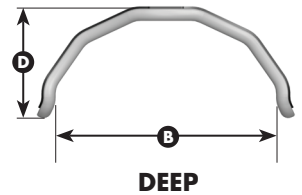

Item	Measurement Type
A	Overall Back Width
B	Width Inside Foam
C	Back Height
D	Back Depth

TALL		A	B	C	D		
Back Width	Fits Wheelchair Widths	Overall Back Width	Width (Inside Foam)	Back Height	Back Depth	Carrying Weight*	On-Chair Weight**
14" Tall	13-16" / 33-41cm	14" / 36cm	13" / 33cm	18" / 46cm	3" / 8cm	2.7 lb / 1.2kg	4.5 lb / 2.1kg
15" Tall	14-17" / 36-43cm	15" / 38cm	13.5" / 34cm	18" / 46cm	3" / 8cm	2.9 lb / 1.3kg	4.7 lb / 2.2kg
16" Tall	15-18" / 38-46cm	16" / 41cm	14.5" / 37cm	18" / 46cm	3" / 8cm	3.2 lb / 1.5kg	5.0 lb / 2.3kg
17" Tall	16-19" / 41-48cm	17" / 43cm	15.5" / 39cm	18" / 46cm	3" / 8cm	3.4 lb / 1.6kg	5.2 lb / 2.4kg
18" Tall	17-20" / 43-51cm	18" / 46cm	16.5" / 42cm	18" / 46cm	3" / 8cm	3.6 lb / 1.7kg	5.4 lb / 2.5kg
19" Tall	18-21" / 46-53cm	19" / 48cm	17.5" / 44cm	18" / 46cm	3" / 8cm	3.8 lb / 1.7kg	5.6 lb / 2.6kg
20" Tall	19-22" / 48-56cm	20" / 51cm	18.5" / 47cm	18" / 46cm	3" / 8cm	4.0 lb / 1.8kg	5.8 lb / 2.7kg

TALL DEEP		A	B	C	D		
Back Width	Fits Wheelchair Widths	Overall Back Width	Width (Inside Foam)	Back Height	Back Depth	Carrying Weight*	On-Chair Weight**
14" Tall	13-16" / 33-41cm	14" / 36cm	13" / 33cm	18" / 46cm	6" / 15cm	3.3 lb / 1.5kg	5.1 lb / 2.3kg
15" Tall	14-17" / 36-43cm	15" / 38cm	13.5" / 34cm	18" / 46cm	6" / 15cm	3.3 lb / 1.5kg	5.1 lb / 2.3kg
16" Tall	15-18" / 38-46cm	16" / 41cm	14.5" / 37cm	18" / 46cm	6" / 15cm	3.6 lb / 1.7kg	5.4 lb / 2.5kg
17" Tall	16-19" / 41-48cm	17" / 43cm	15.5" / 39cm	18" / 46cm	6" / 15cm	3.8 lb / 1.7kg	5.6 lb / 2.6kg
18" Tall	17-20" / 43-51cm	18" / 46cm	16.5" / 42cm	18" / 46cm	6" / 15cm	4.0 lb / 1.8kg	5.8 lb / 2.7kg
19" Tall	18-21" / 46-53cm	19" / 48cm	17.5" / 44cm	18" / 46cm	6" / 15cm	4.2 lb / 2.0kg	6.0 lb / 2.7kg
20" Tall	19-22" / 48-56cm	20" / 51cm	18.5" / 47cm	18" / 46cm	6" / 15cm	4.4 lb / 2.0kg	6.2 lb / 2.8kg

Specifications are subject to change. * Java Back, less mounting hardware, ** Java Back, complete with hardware.