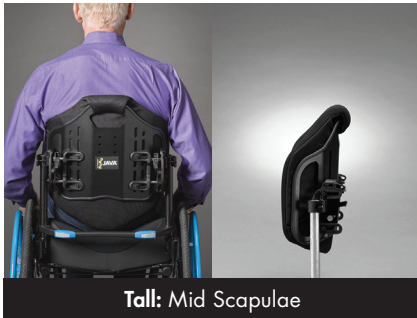

Ride® Java® Back Tall Size Matrix

Ride Designs®

a branch of Aspen Seating, LLC

toll-free 866.781.1633

phone 303.781.1633

fax 303.781.1722

www.ridedesigns.com

Item	Measurement Type
A	Overall Back Width
B	Width Inside Foam
C	Back Height
D	Back Depth

TALL		A	B	C	D		
Back Width	Fits Wheelchair Widths	Overall Back Width	Width (Inside Foam)	Back Height	Back Depth	Carrying Weight*	On-Chair Weight**
14" Tall	13-16" / 33-41cm	14" / 36cm	13" / 33cm	18" / 46cm	3" / 8cm	2.7 lb / 1.2kg	4.5 lb / 2.1kg
15" Tall	14-17" / 36-43cm	15" / 38cm	13.5" / 34cm	18" / 46cm	3" / 8cm	2.9 lb / 1.3kg	4.7 lb / 2.2kg
16" Tall	15-18" / 38-46cm	16" / 41cm	14.5" / 37cm	18" / 46cm	3" / 8cm	3.2 lb / 1.5kg	5.0 lb / 2.3kg
17" Tall	16-19" / 41-48cm	17" / 43cm	15.5" / 39cm	18" / 46cm	3" / 8cm	3.4 lb / 1.6kg	5.2 lb / 2.4kg
18" Tall	17-20" / 43-51cm	18" / 46cm	16.5" / 42cm	18" / 46cm	3" / 8cm	3.6 lb / 1.7kg	5.4 lb / 2.5kg
19" Tall	18-21" / 46-53cm	19" / 48cm	17.5" / 44cm	18" / 46cm	3" / 8cm	3.8 lb / 1.7kg	5.6 lb / 2.6kg
20" Tall	19-22" / 48-56cm	20" / 51cm	18.5" / 47cm	18" / 46cm	3" / 8cm	4.0 lb / 1.8kg	5.8 lb / 2.7kg

TALL DEEP		A	B	C	D		
Back Width	Fits Wheelchair Widths	Overall Back Width	Width (Inside Foam)	Back Height	Back Depth	Carrying Weight*	On-Chair Weight**
14" Tall	13-16" / 33-41cm	14" / 36cm	13" / 33cm	18" / 46cm	6" / 15cm	3.3 lb / 1.5kg	5.1 lb / 2.3kg
15" Tall	14-17" / 36-43cm	15" / 38cm	13.5" / 34cm	18" / 46cm	6" / 15cm	3.3 lb / 1.5kg	5.1 lb / 2.3kg
16" Tall	15-18" / 38-46cm	16" / 41cm	14.5" / 37cm	18" / 46cm	6" / 15cm	3.6 lb / 1.7kg	5.4 lb / 2.5kg
17" Tall	16-19" / 41-48cm	17" / 43cm	15.5" / 39cm	18" / 46cm	6" / 15cm	3.8 lb / 1.7kg	5.6 lb / 2.6kg
18" Tall	17-20" / 43-51cm	18" / 46cm	16.5" / 42cm	18" / 46cm	6" / 15cm	4.0 lb / 1.8kg	5.8 lb / 2.7kg
19" Tall	18-21" / 46-53cm	19" / 48cm	17.5" / 44cm	18" / 46cm	6" / 15cm	4.2 lb / 2.0kg	6.0 lb / 2.7kg
20" Tall	19-22" / 48-56cm	20" / 51cm	18.5" / 47cm	18" / 46cm	6" / 15cm	4.4 lb / 2.0kg	6.2 lb / 2.8kg

Specifications are subject to change. * Java Back, less mounting hardware, ** Java Back, complete with hardware.