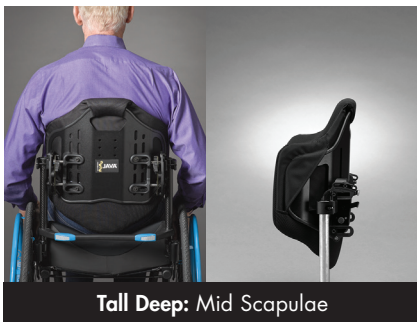

Ride® Java® Back Tall Size Matrix

Ride Designs®

a branch of Aspen Seating, LLC

toll-free 866.781.1633

phone 303.781.1633

fax 303.781.1722

www.ridedesigns.com

Item	Measurement Type
A	Overall Back Width
B	Width Inside Foam
C	Back Height
D	Back Depth

TALL		A	B	C	D		
Back Width	Fits Wheelchair Widths	Overall Back Width	Width (Inside Foam)	Back Height	Back Depth	Carrying Weight*	On-Chair Weight**
14" Tall	13-16" / 33-41cm	14" / 36cm	13" / 33cm	18" / 46cm	3" / 8cm	2.7 lb / 1.2kg	4.5 lb / 2.1kg
15" Tall	14-17" / 36-43cm	15" / 38cm	13.5" / 34cm	18" / 46cm	3" / 8cm	2.9 lb / 1.3kg	4.7 lb / 2.2kg
16" Tall	15-18" / 38-46cm	16" / 41cm	14.5" / 37cm	18" / 46cm	3" / 8cm	3.2 lb / 1.5kg	5.0 lb / 2.3kg
17" Tall	16-19" / 41-48cm	17" / 43cm	15.5" / 39cm	18" / 46cm	3" / 8cm	3.4 lb / 1.6kg	5.2 lb / 2.4kg
18" Tall	17-20" / 43-51cm	18" / 46cm	16.5" / 42cm	18" / 46cm	3" / 8cm	3.6 lb / 1.7kg	5.4 lb / 2.5kg
19" Tall	18-21" / 46-53cm	19" / 48cm	17.5" / 44cm	18" / 46cm	3" / 8cm	3.8 lb / 1.7kg	5.6 lb / 2.6kg
20" Tall	19-22" / 48-56cm	20" / 51cm	18.5" / 47cm	18" / 46cm	3" / 8cm	4.0 lb / 1.8kg	5.8 lb / 2.7kg

TALL DEEP		A	B	C	D		
Back Width	Fits Wheelchair Widths	Overall Back Width	Width (Inside Foam)	Back Height	Back Depth	Carrying Weight*	On-Chair Weight**
14" Tall	13-16" / 33-41cm	14" / 36cm	13" / 33cm	18" / 46cm	6" / 15cm	3.3 lb / 1.5kg	5.1 lb / 2.3kg
15" Tall	14-17" / 36-43cm	15" / 38cm	13.5" / 34cm	18" / 46cm	6" / 15cm	3.3 lb / 1.5kg	5.1 lb / 2.3kg
16" Tall	15-18" / 38-46cm	16" / 41cm	14.5" / 37cm	18" / 46cm	6" / 15cm	3.6 lb / 1.7kg	5.4 lb / 2.5kg
17" Tall	16-19" / 41-48cm	17" / 43cm	15.5" / 39cm	18" / 46cm	6" / 15cm	3.8 lb / 1.7kg	5.6 lb / 2.6kg
18" Tall	17-20" / 43-51cm	18" / 46cm	16.5" / 42cm	18" / 46cm	6" / 15cm	4.0 lb / 1.8kg	5.8 lb / 2.7kg
19" Tall	18-21" / 46-53cm	19" / 48cm	17.5" / 44cm	18" / 46cm	6" / 15cm	4.2 lb / 2.0kg	6.0 lb / 2.7kg
20" Tall	19-22" / 48-56cm	20" / 51cm	18.5" / 47cm	18" / 46cm	6" / 15cm	4.4 lb / 2.0kg	6.2 lb / 2.8kg

Specifications are subject to change. * Java Back, less mounting hardware, ** Java Back, complete with hardware.