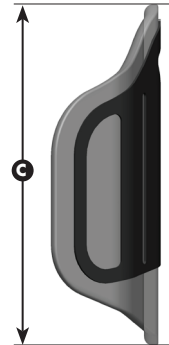

Specifications are subject to change. * Java Back, less mounting hardware, ** Java Back, complete with hardware.

Ride® Java® Back Tall Size Matrix

Ride Designs®

a branch of Aspen Seating, LLC

toll-free 866.781.1633

phone 303.781.1633

fax 303.781.1722

www.ridedesigns.com

Item	Measurement Type
A	Overall Back Width
B	Width Inside Foam
C	Back Height
D	Back Depth

TALL		A	B	C	D		
Back Width	Fits Wheelchair Widths	Overall Back Width	Width (Inside Foam)	Back Height	Back Depth	Carrying Weight*	On-Chair Weight**
14" Tall	13-16" / 33-41cm	14" / 36cm	13" / 33cm	18" / 46cm	3" / 8cm	2.7 lb / 1.2kg	4.5 lb / 2.1kg
15" Tall	14-17" / 36-43cm	15" / 38cm	13.5" / 34cm	18" / 46cm	3" / 8cm	2.9 lb / 1.3kg	4.7 lb / 2.2kg
16" Tall	15-18" / 38-46cm	16" / 41cm	14.5" / 37cm	18" / 46cm	3" / 8cm	3.2 lb / 1.5kg	5.0 lb / 2.3kg
17" Tall	16-19" / 41-48cm	17" / 43cm	15.5" / 39cm	18" / 46cm	3" / 8cm	3.4 lb / 1.6kg	5.2 lb / 2.4kg
18" Tall	17-20" / 43-51cm	18" / 46cm	16.5" / 42cm	18" / 46cm	3" / 8cm	3.6 lb / 1.7kg	5.4 lb / 2.5kg
19" Tall	18-21" / 46-53cm	19" / 48cm	17.5" / 44cm	18" / 46cm	3" / 8cm	3.8 lb / 1.7kg	5.6 lb / 2.6kg
20" Tall	19-22" / 48-56cm	20" / 51cm	18.5" / 47cm	18" / 46cm	3" / 8cm	4.0 lb / 1.8kg	5.8 lb / 2.7kg