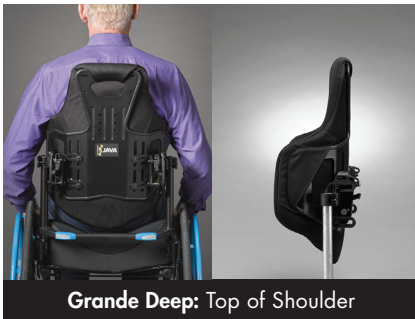

Grande Regular: Top of Shoulder

Grande Deep: Top of Shoulder